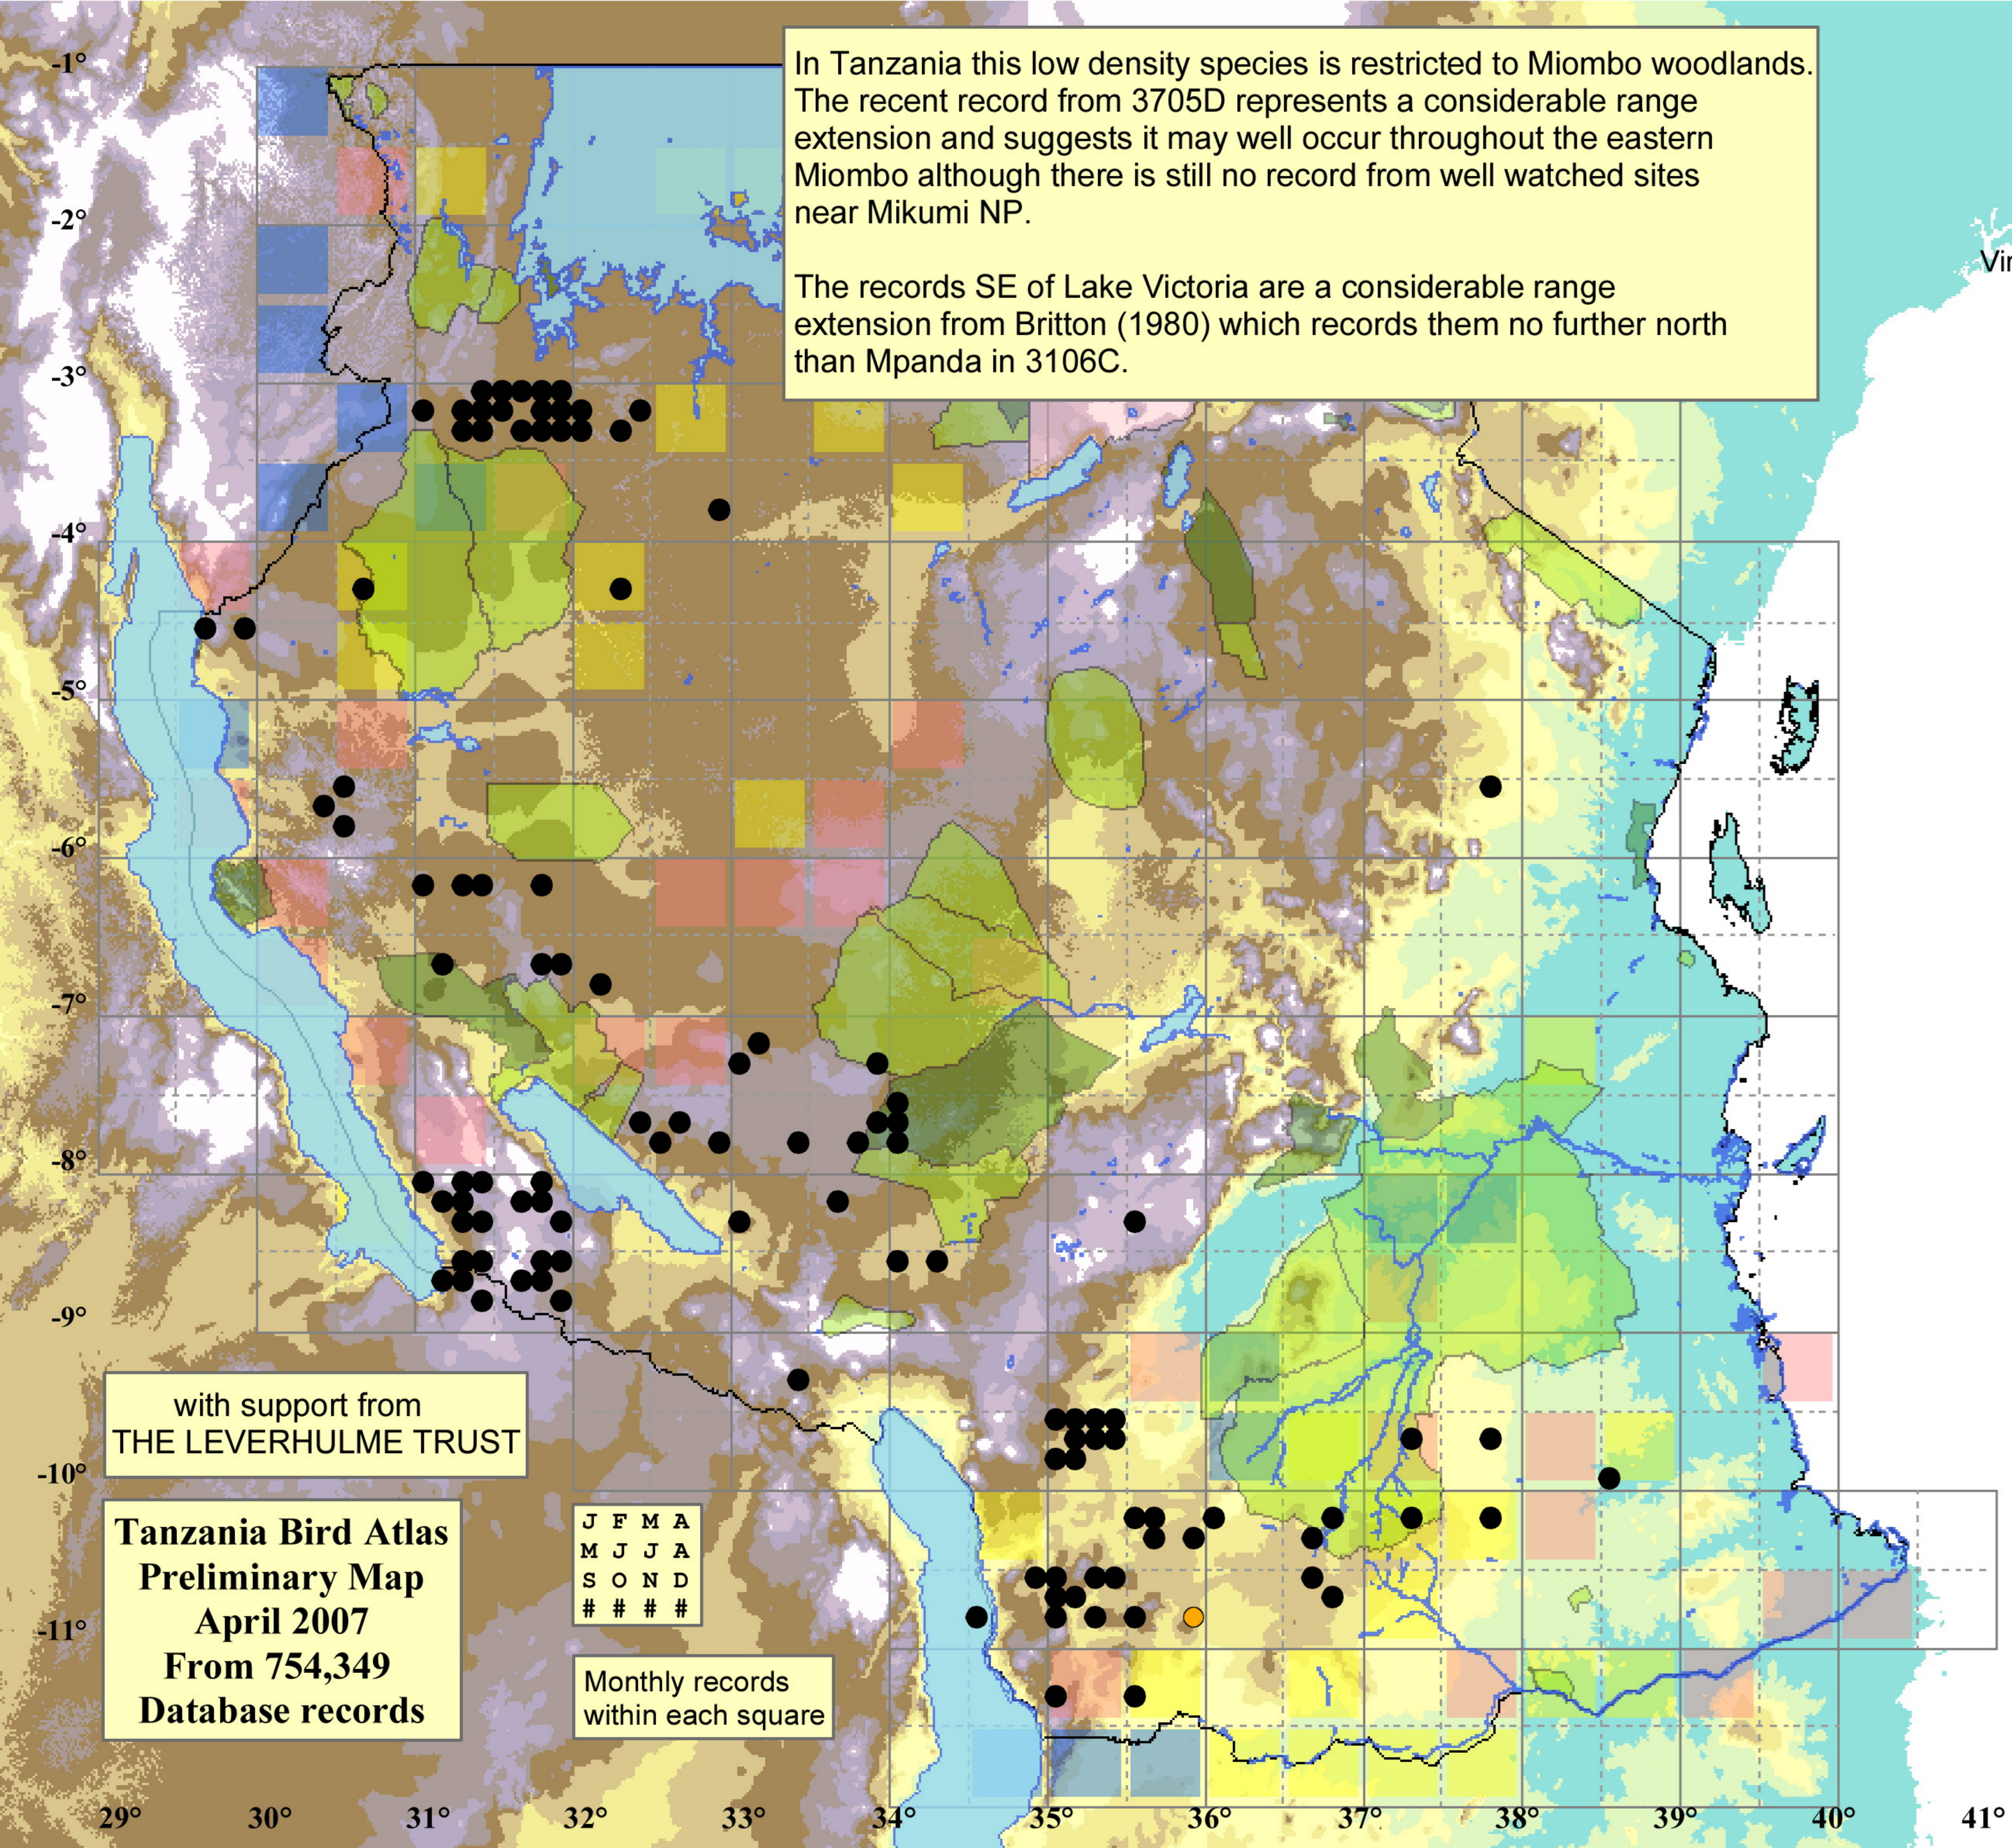

# Spotted Creeper

*Salpornis spilonota*

113 plots from 170 records

- Virgin Yellow-vented Bulbul squares 14
- Single YvB month 30
- Two YvB months 31

In Tanzania this low density species is restricted to Miombo woodlands. The recent record from 3705D represents a considerable range extension and suggests it may well occur throughout the eastern Miombo although there is still no record from well watched sites near Mikumi NP.

The records SE of Lake Victoria are a considerable range extension from Britton (1980) which records them no further north than Mpanda in 3106C.

Month	Seasonality		
	presence	bs	eggs
January	12	-	-
February	8	-	-
March	14	-	-
April	14	-	-
May	13	-	-
June	14	-	-
July	25	-	-
August	17	-	-
September	17	-	-
October	7	-	-
November	11	-	-
December	16	1	-
month 13	1		

### Status

- Presence
- Breeding season
- Month with eggs

### Elevation (m)

- 1 - 300
- 300 - 500
- 500 - 700
- 700 - 900
- 900 - 1,100
- 1,100 - 1,300
- 1,300 - 1,500
- 1,500 - 1,700
- 1,700 - 1,900
- >1,900

with support from  
THE LEVERHULME TRUST

**Tanzania Bird Atlas**  
**Preliminary Map**  
**April 2007**  
**From 754,349**  
**Database records**