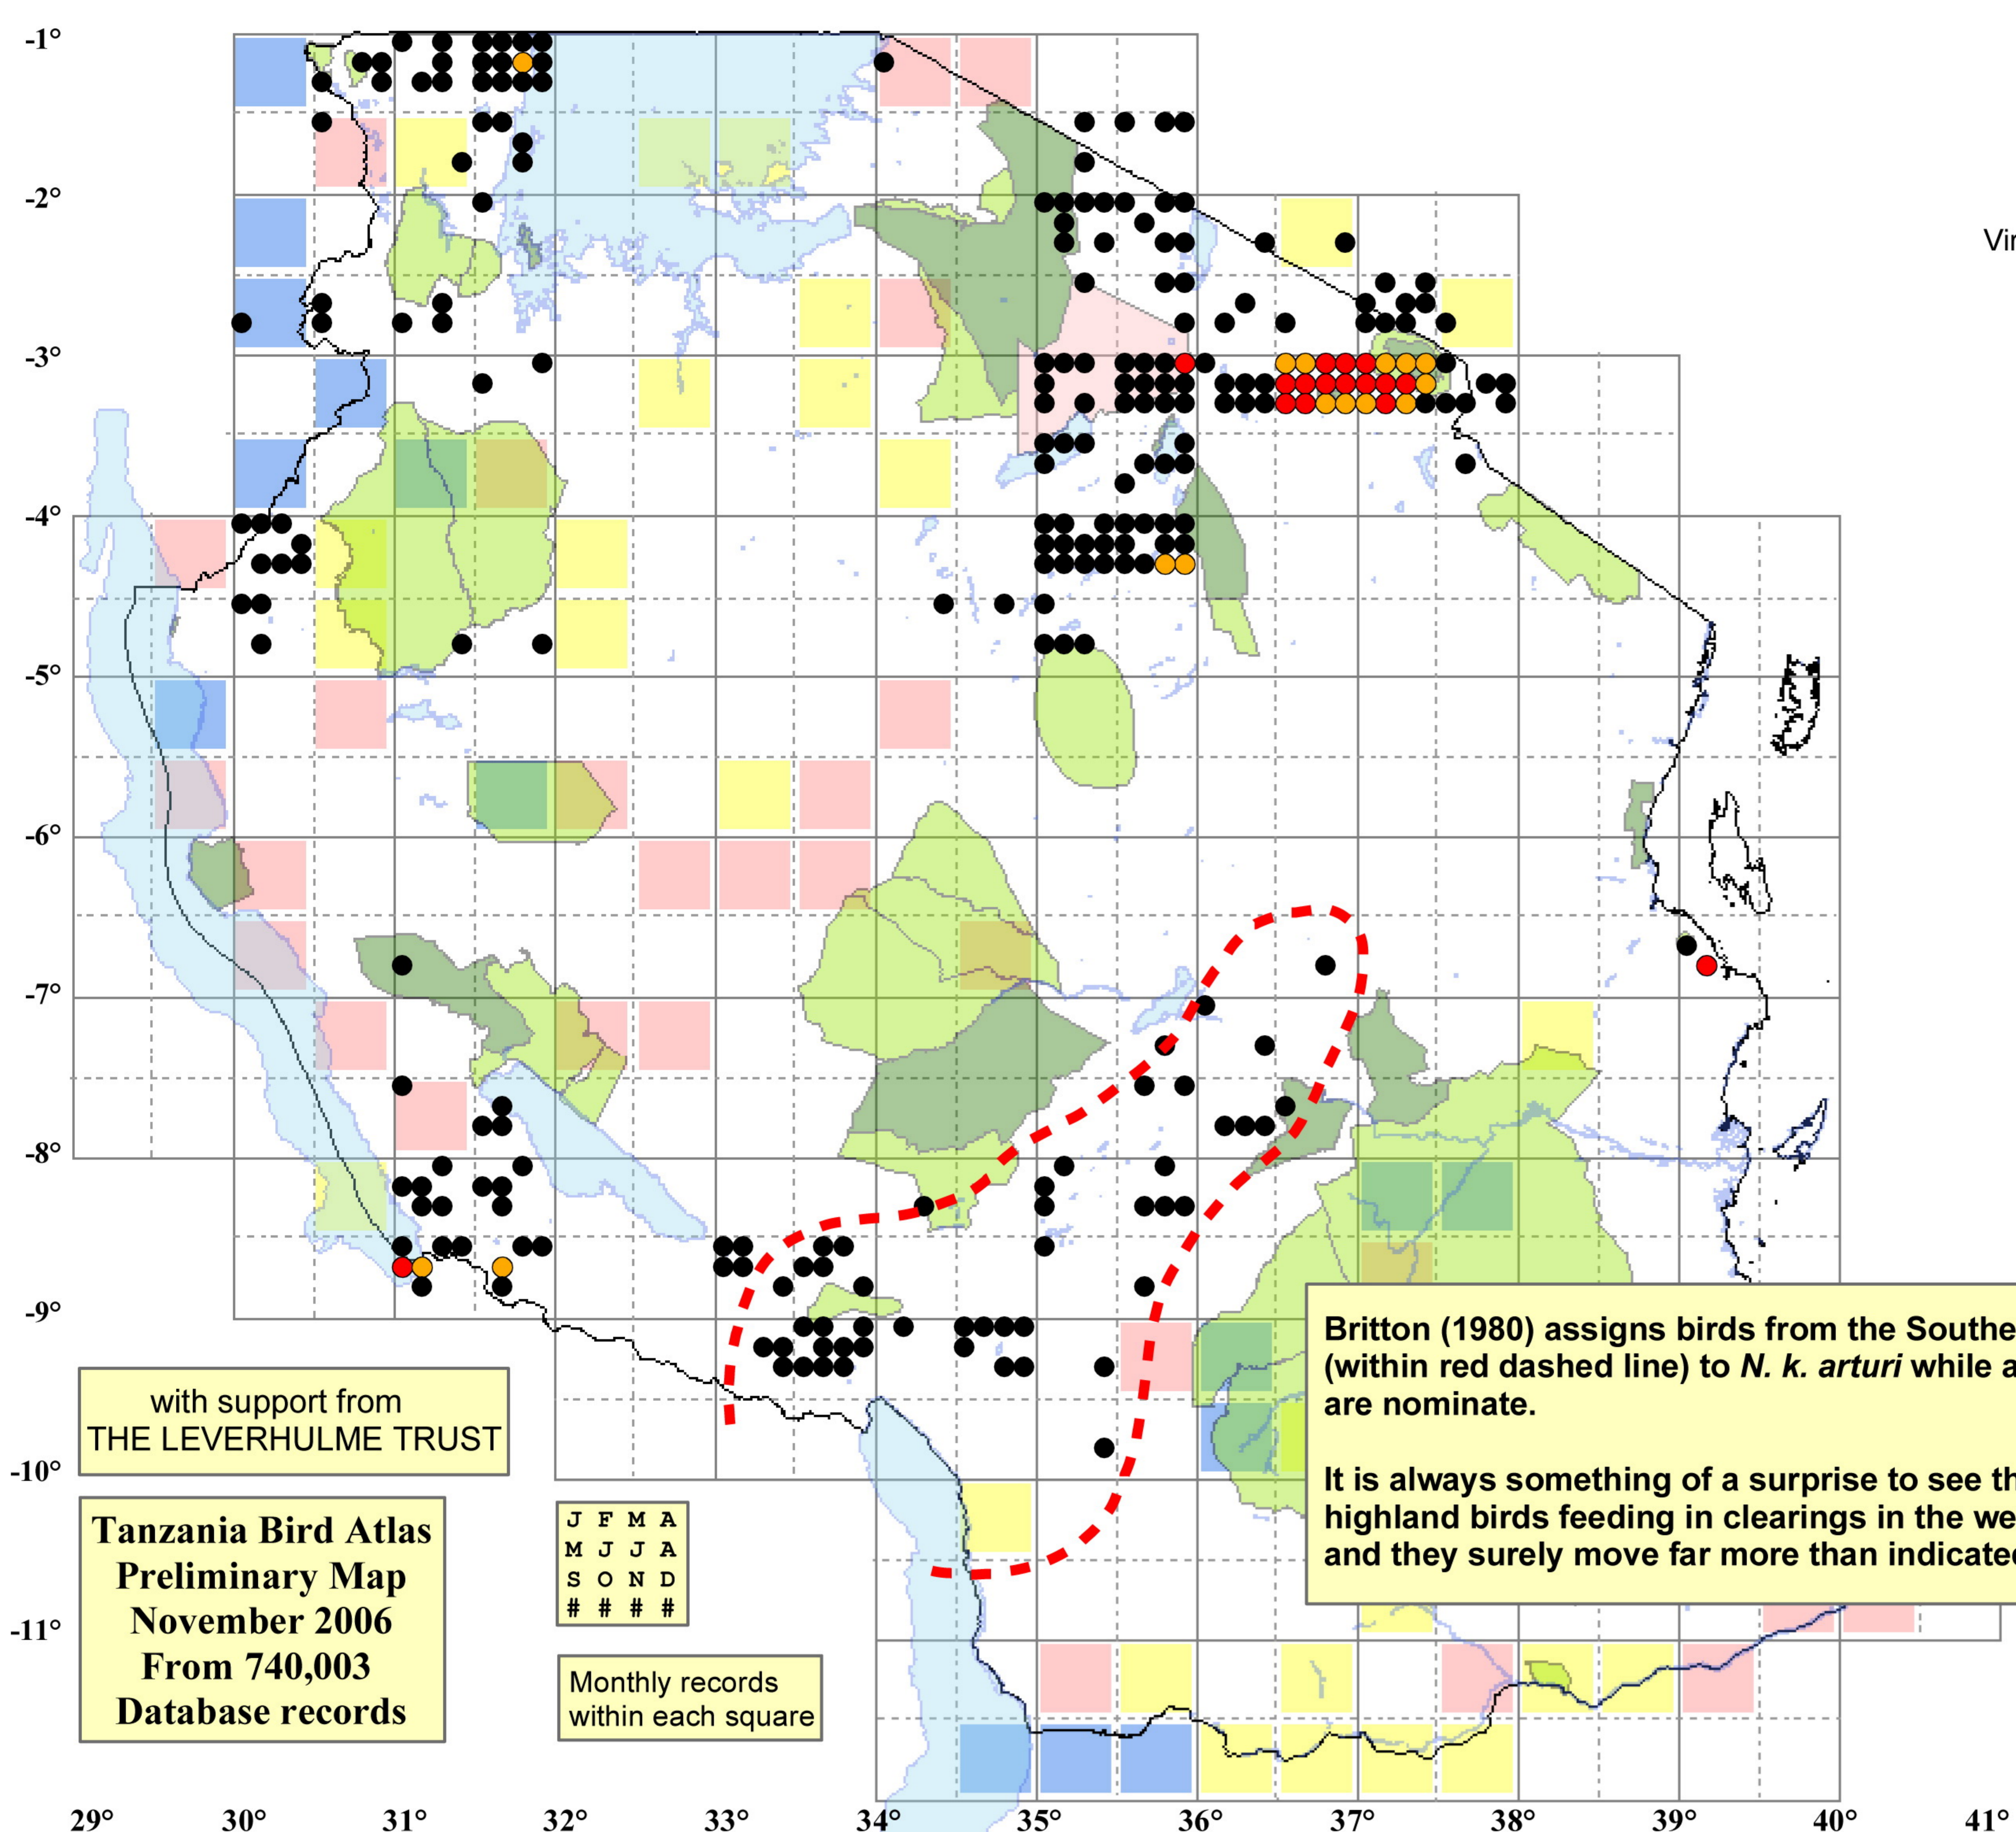

Bronze Sunbird

Nectarinia kilimensis

256 plots from 835 records

	Seasonality		
	presence	bs	eggs
January	74	2	1
February	78	4	-
March	84	3	1
April	73	3	4
May	44	4	3
June	50	6	2
July	44	1	3
August	54	1	1
September	59	1	1
October	76	3	3
November	69	3	-
December	76	4	-

Status

- Presence
- Breeding season
- Month with eggs

Britton (1980) assigns birds from the Southern Highlands (within red dashed line) to *N. k. arturi* while all others are nominate.

It is always something of a surprise to see these nominally highland birds feeding in clearings in the western Miombo and they surely move far more than indicated here.

with support from
THE LEVERHULME TRUST

**Tanzania Bird Atlas
Preliminary Map
November 2006
From 740,003
Database records**

J	F	M	A
M	J	J	A
S	O	N	D
#	#	#	#

Monthly records
within each square

29° 30° 31° 32° 33° 34° 35° 36° 37° 38° 39° 40° 41°